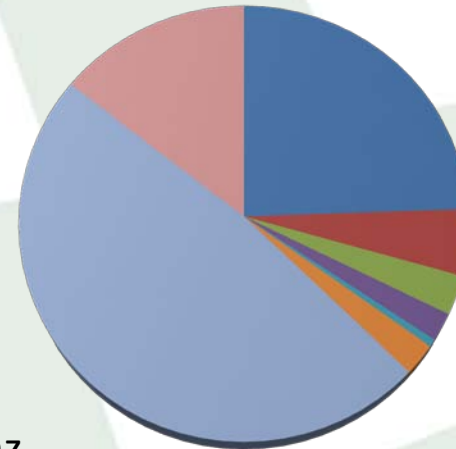

Composting facilities

Mushroom farms

Equipment

Services

Kosten pro Kg
€ 1,2414

Differenz
€ 0,057

Kosten pro Kg
€ 1,2988

Iso-Zucht Raum

- € 0,304 Kompost
- € 0,061 Deck Erde
- € 0,036 Zusatz mittel
- € 0,026 Füllen
- € 0,007 Entleeren
- € 0,029 Champost
- € 0,600 Ernten
- € 0,179 Abschreibung