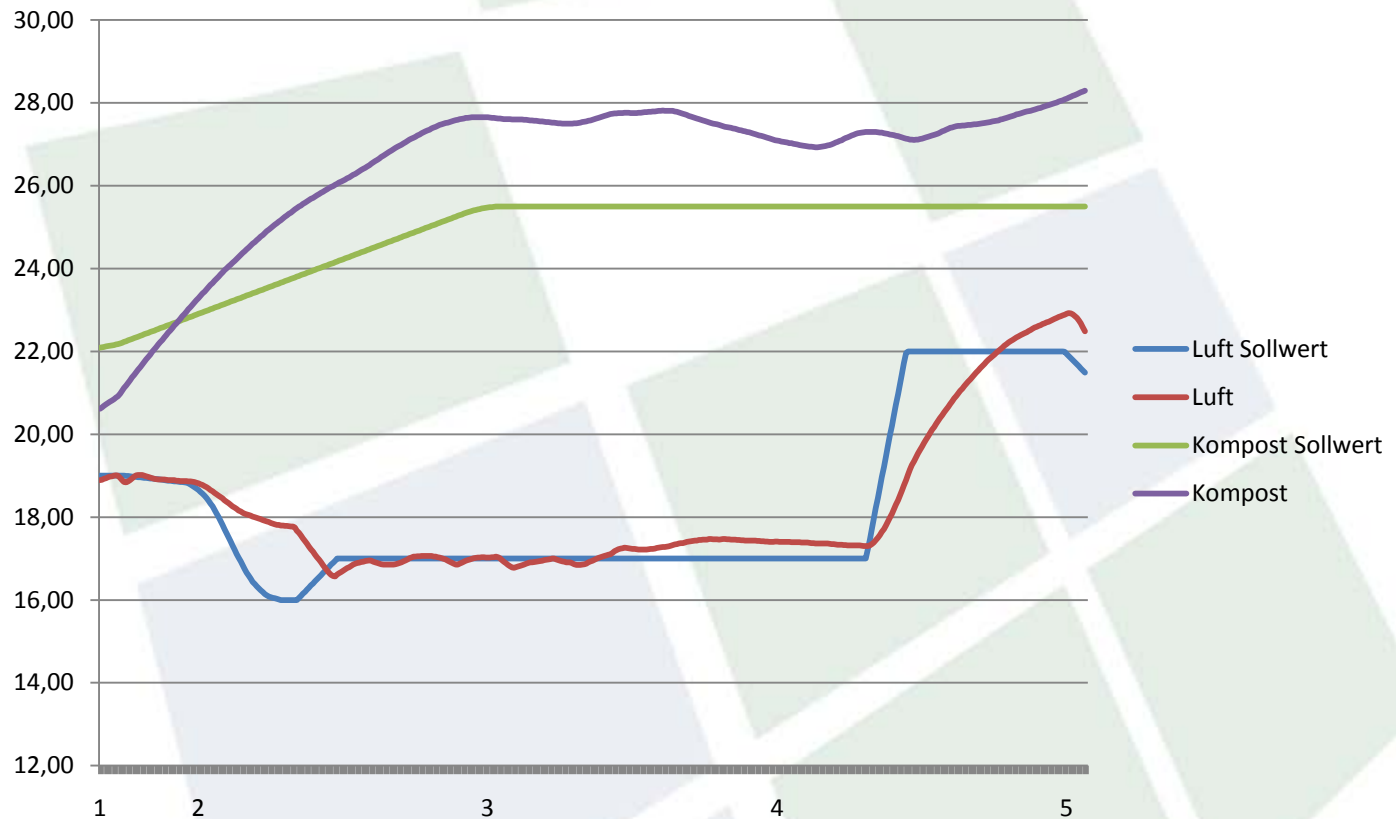

Services

Myzelium Wachstum traditioneller Raum

Composting facilities

Mushroom farms

Equipment

Services

Ab-lüften und Fruchtbeginn

Composting facilities