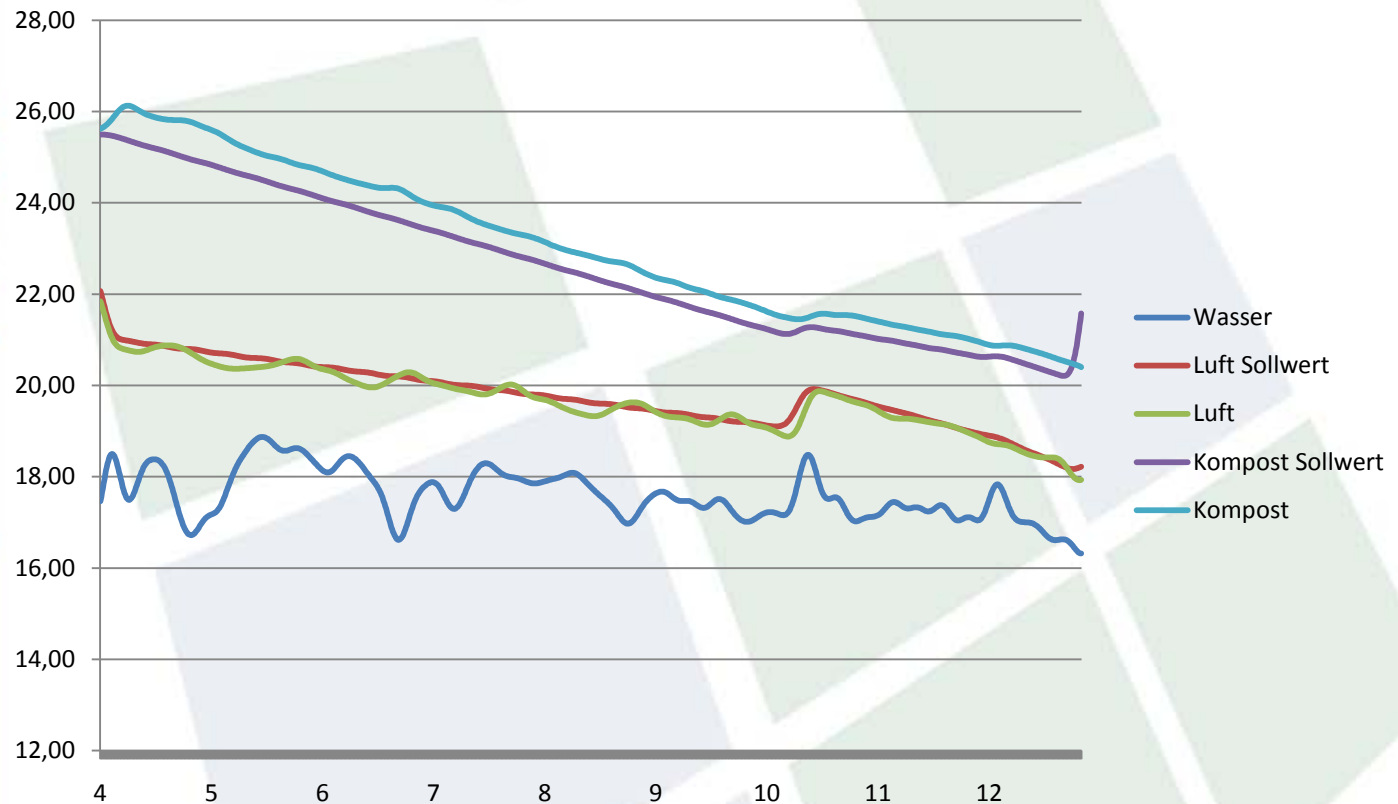

Ab-lüften und Fruchtbeginn

Composting facilities

Mushroom farms

Equipment

Services