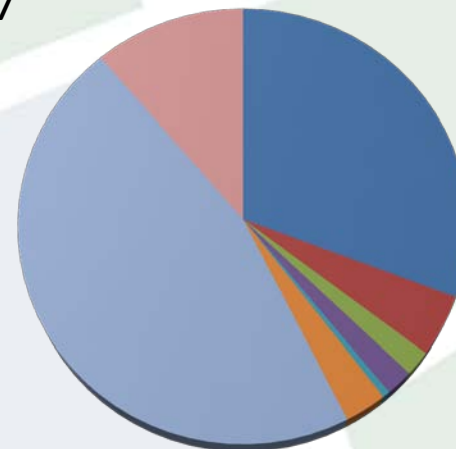

traditioneller Raum

- € 0,400 Kompost
- € 0,059 Deck Erde
- € 0,024 Zusatz mittel
- € 0,025 Füllen
- € 0,007 Entleeren
- € 0,038 Champost
- € 0,600 Ernten
- € 0,146 Abschreibung