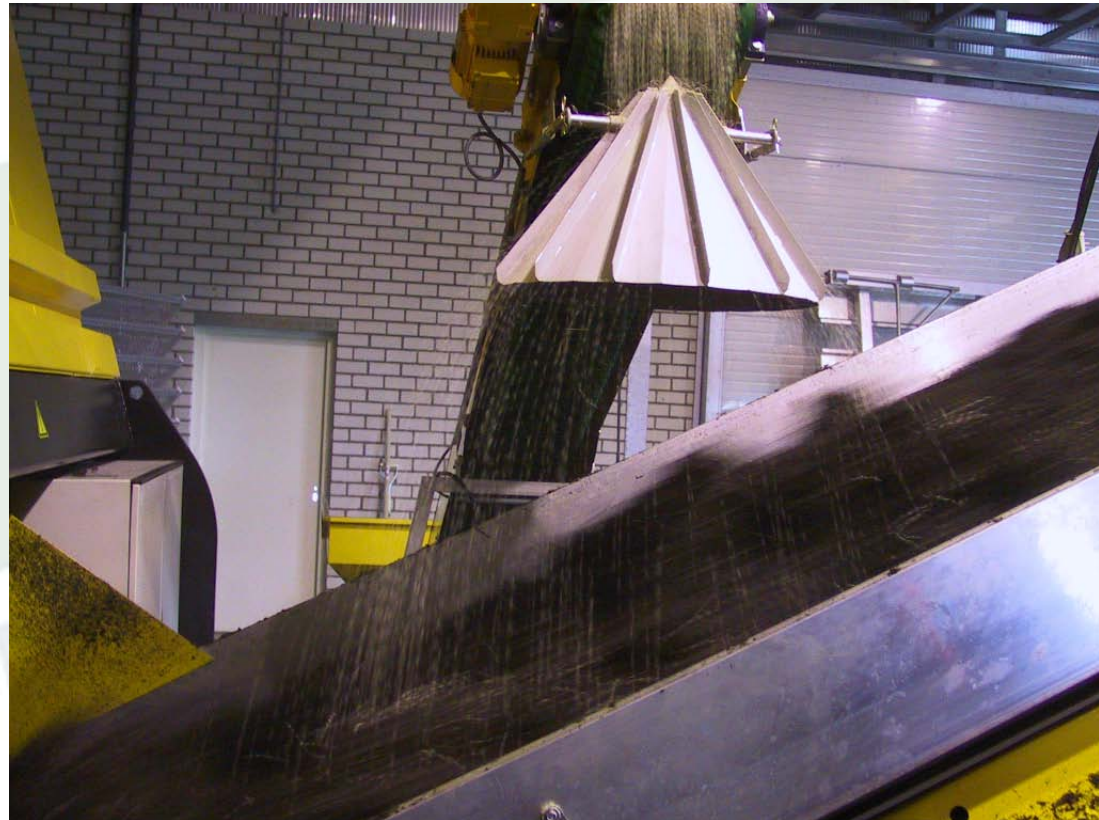

Zusatz-mittel

Composting facilities

Mushroom farms

Equipment

Services